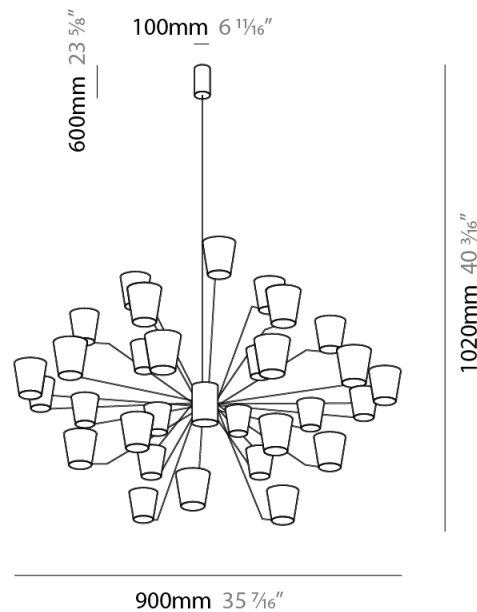

CANALETTO SUSPENSION

D41046-

base number Finish
Options

1. To build a product code in our configurator select the specify button on the base model # product page
2. To build a manual product code on this datasheet choose from the options listed below in blue font and add the suffix to the base model #

GENERAL

Series: Canaletto
Brand: Icone
Division: Design
Mounting Type: Suspension
Mounting Location: Ceiling
Subcategory: Ambient

PHYSICAL

Shape: Abstract
Length (mm): 900
Length (in): 35 ⁷/₁₆"
Width (mm): 900
Width (in): 35 ⁷/₁₆"
Height (mm): 1020
Height (in): 40 ³/₁₆"
Light Distribution: Indirect
Fixture Finish: [PWT_SMK](#) / [BBZ_CRY](#)
Fixture Material: Metal

ELECTRICAL

Lamp Type: LED
Total Output Wattage (W): 81
Dimming: Electronic Low Voltage Dimming
Input Voltage (V): 120Vac Direct Line

LED

Number of LEDs: 18
Color Temperature (°K): 3000
Nominal Lumen (lm): 6300
CRI: >90 CRI
Lamp Life (hrs): 50000

OPTICAL

RATINGS AND CERTIFICATIONS

Certified By: Certified for North American Standards
IP rating: IP20